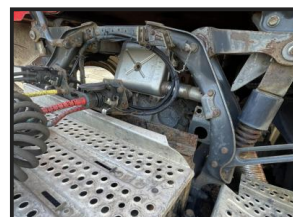

mercedes actros 2545 6x2

£12,500.00

Mercedes Actros 6x2 mid lift WhatsApp call 07984543469 for more info
ALL PRICES INCLUDE DELIVERY TO PORT

Product Details

Product Details	
Category/Type	Tractor Units
Make	mercedes
Model	actros 2545 6x2
Year	2012
Hours	-